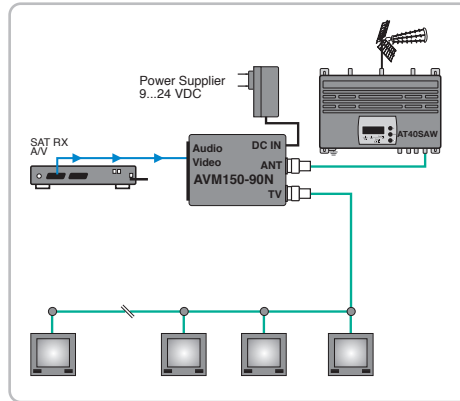

AVM150 SERIES

- ▶ Input A/V Scart
- ▶ PLL frequency synthesis
- ▶ audio / video adjustable inputs
- ▶ Spurious suppressor filter
- ▶ TV terrestrial / Sat self- mixing
- ▶ Multistandard PAL-SECAM B/G I D/K L/L'

ITEM	AVM150-75N	AVM150-75R	AVM150-90N	AVM150-90R
OUTPUT LEVEL	70 ±2 dBµV		90 ±2 dBµV	
GAIN ADJUSTER	-		0/-20 dB	
INPUT/OUTPUT FREQUENCY RANGE	5...2200 MHz			
THROUGH LOSS MIX	≤ 3 dB 5...2200 MHz		≤ 2 dB 5...2200 MHz	
SPURIOUS IN THE CHANNEL			- 65 dB	
SPURIOUS IN THE BAND			- 50 dB	
AUDIO / VIDEO CONNECTOR TYPE	SCART	RCA	SCART	RCA
VIDEO INPUT LEVEL (ADJUSTABLE)	0,5...1,5 Vpp			
S/N RATIO	50 dB			
VIDEO INPUT IMPEDANCE	75 Ohm			
MODULATION DEPTH	78 %			
VIDEO MODULATION	AM			
AUDIO INPUT LEVEL (ADJUSTABLE)	0,15...3 Vpp		0,15...3Vpp	
PREENPHASIS	50 µS			
AUDIO FREQUENCY RANGE	40...15.000 Hz			
AUDIO DISTORTION	≤ 0,5%			
MAINS VOLTAGE	9...24VDC			
CONSUMPTION MAX.	60 mA		90 mA	
DIMENSIONS	96x58x27mm		96x58x27 mm	
STANDARDS	PAL B/G-I-D/K SECAM L/L'			