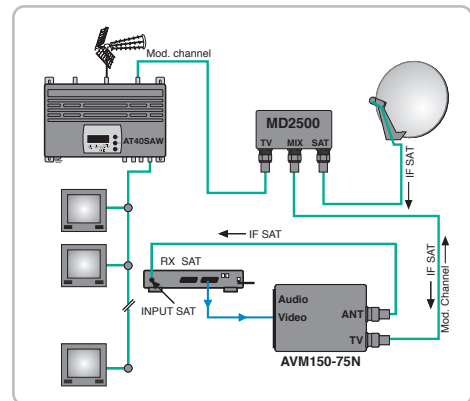

AVM150 SERIES

- ▶ Input A/V Scart
- ▶ PLL frequency synthesis
- ▶ audio / video adjustable inputs
- ▶ Spurious suppressor filter
- ▶ TV terrestrial / Sat self- mixing
- ▶ Multistandard PAL-SECAM B/G I D/K L/L'

ITEM	AVM150-75N	AVM150-75R	AVM150-90N	AVM150-90R
OUTPUT LEVEL	70 ±2 dBµV		90 ±2 dBµV	
GAIN ADJUSTER	-		0/-20 dB	
INPUT/OUTPUT FREQUENCY RANGE	5...2200 MHz			
THROUGH LOSS MIX	≤ 3 dB 5...2200 MHz		≤ 2 dB 5...2200 MHz	
SPURIOUS IN THE CHANNEL			- 65 dB	
SPURIOUS IN THE BAND			- 50 dB	
AUDIO / VIDEO CONNECTOR TYPE	SCART	RCA	SCART	RCA
VIDEO INPUT LEVEL (ADJUSTABLE)	0,5...1,5 Vpp			
S/N RATIO	50 dB			
VIDEO INPUT IMPEDANCE	75 Ohm			
MODULATION DEPTH	78 %			
VIDEO MODULATION	AM			
AUDIO INPUT LEVEL (ADJUSTABLE)	0,15...3 Vpp		0,15...3Vpp	
PREENPHASIS	50 µS			
AUDIO FREQUENCY RANGE	40...15.000 Hz			
AUDIO DISTORTION	≤ 0,5%			
MAINS VOLTAGE	9...24VDC			
CONSUMPTION MAX.	60 mA		90 mA	
DIMENSIONS	96x58x27mm		96x58x27 mm	
STANDARDS	PAL B/G-I-D/K SECAM L/L'			